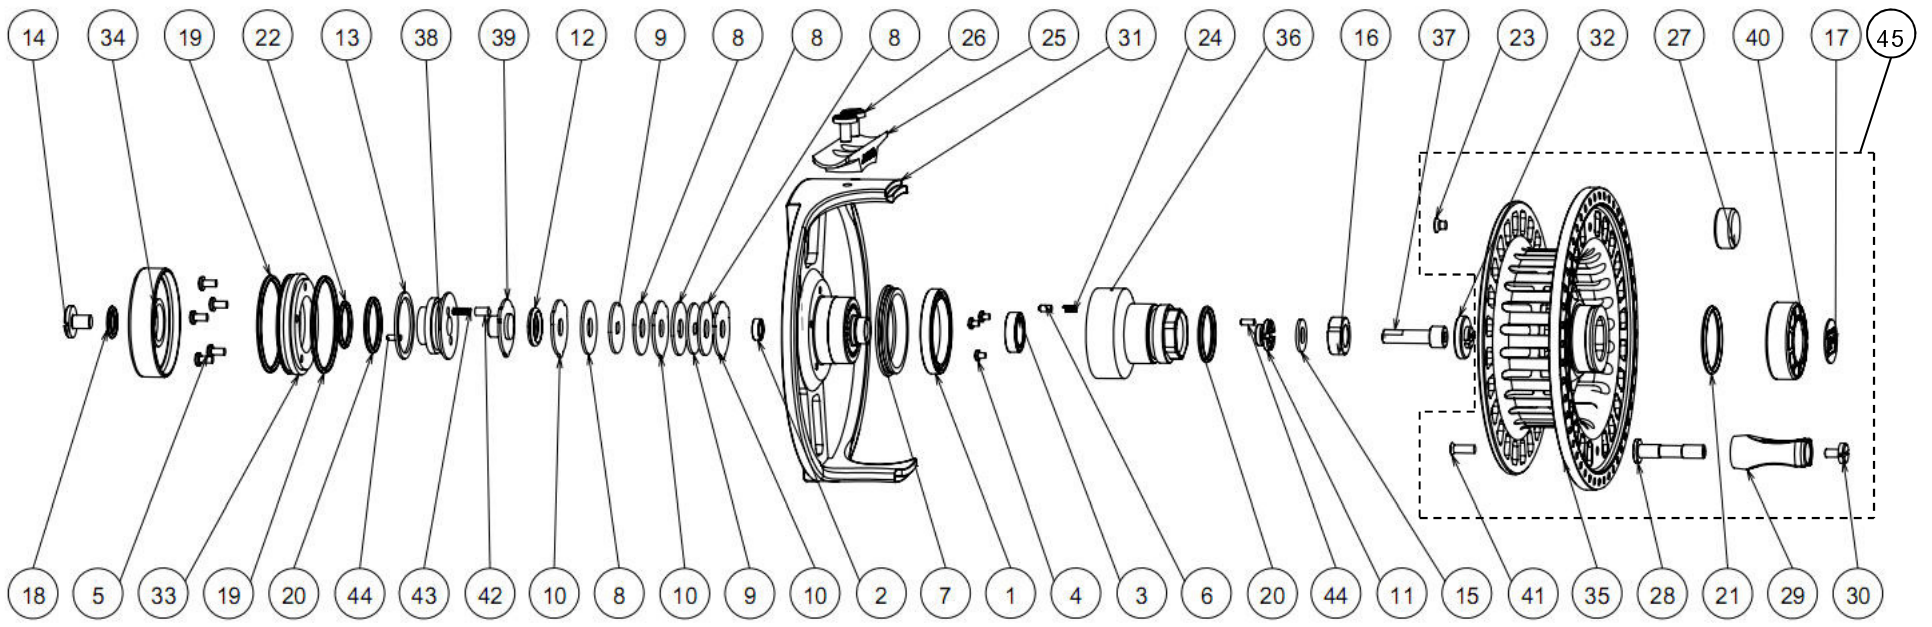

PARTS LIST FOR HARDY SDS 8000, 10000, 12000

#	DESCRIPTION	QTY.		PART NO.			HARDY STYLE NO.		
		8000	10000 12000	8000	10000	12000	8000	10000	12000
1	Rear Ball Bearing 25X32X4	1	1	1367294			N/A		
2	ISO 15 RBB - 275 - 18,DE,NC,18_68	1	1	1367295			N/A		
3	ISO 15 RBB - 1710 - 20,DE,NC,20_68	1	1	1367296			N/A		
4	ISO 1580 - M2 x 2.5 --- 2.5C	3	3	1367297			N/A		
5	ISO 1580 - M2.5 x 5 --- 5N	5	5	1367298			N/A		
6	Spool Click Pin	1	1	1411811			N/A		
7	Rear Bearing Teflon Seal	1	1	1367299			N/A		
8	Carbon Fibre Drag Washer	4	6	1367300			N/A		
9	Rotary Drag Washer	2	3	1367301			N/A		
10	Fixed Drag Washer	3	4	1367302			N/A		
11	Drag Compartment Screw	1	1	1367303			N/A		
12	Drag O-Ring	1	1	1329263			HREUN005SP35		
13	Frame Inner Seal	1	1	1367304			N/A		
14	Drag Knob Screw	1	1	1367305			N/A		
15	Torsion Teflon Seal	1	1	1367306			N/A		
16	One Way Clutch 814GXLZ	1	1	1367307			N/A		
17	Badge	1	1	1329272			HREUN005SP9		
18	Drag Screw Seal AS568A011	1	1	1367308			N/A		
19	Drag Knob Seal 1 AS568A027	2	2	1367309			N/A		
20	Drag Knob Seal 2 AS568A017	2	2	1367310			N/A		
21	Spool Nut Seal AS568A020	1	1	1367311			N/A		
22	Drag Knob Seal 3 AS568A015	1	1	1367312			N/A		
23	Balance Screw	1	1	1329241			HREUN005SP15		
24	Spool Click Spring	1	1	1329256			HREUN005SP29		
25	Reel Foot	1	1	1367313	1367330	1367331	N/A	N/A	N/A
26	Foot Screw	2	2	1367314			N/A		
27	Counter Balance	1	1	1367315		1367332	N/A		N/A
28	Handle Axle	1	1	1367316		1367333	N/A		N/A
29	Derlin Paddle Handle	1	1	1367317		1367334	N/A		N/A
30	Handle Screw Out	1	1	1367318			N/A		
31	Frame	1	1	1367319	1367335	1367336	N/A	N/A	N/A
32	OWC Protective Insert	1	1	1367320			N/A		
33	Drag Knob Fixing Plate	1	1	1367321			N/A		
34	Drag Knob 2 Outer Pt	1	1	1367322			N/A		
35	Spool	1	1	1367323	1367337	1367338	N/A	N/A	N/A
36	Spool Axle	1	1	1367324	1367339		N/A	N/A	
37	Torsion	1	1	1367325	1367340		N/A	N/A	
38	Drag Knob Inner Pt	1	1	1367326			N/A		
39	Drag Screw	1	1	1367327			N/A		
40	Drum Latch Nut	1	1	1367328			N/A		
41	Handle Screw	1	1	1329236			HREUN005SP10		
42	Drag Click Pin (POM)	1	1	1367329			N/A		
43	Drag Click Spring	1	1	1329256			HREUN005SP29		
44	One Way Clutch Pin 5.4L	1	1	1368720			N/A		
45	Spare Spool	1	1	1327968	1327969	1327970	HSSD010	HSSD020	HSSD030

Reel Part Numbers:SDS 8000 1327305; SDS 10000 1327306; SDS 12000 1327307.

24 00

Drawn: 2016-Jan-11

Drawing Version: 34-13146-01